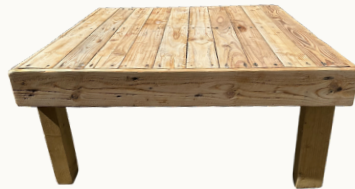

PALLET TABLE LOW
1M X 1M

Product code: fmc007
£15.00 // 4 available