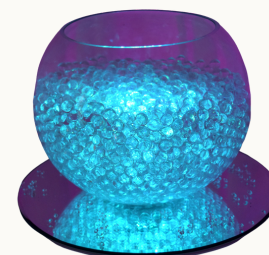

Product code: pmt010'

£25.00 // 10+ available

FLORAL FISH BOWL

- 1 X 20CMS FISH BOWL
 - GEL BALLS
 - 1 X 30CMS MIRROR PLATE
 - ARTIFICIAL ROSES
 - WHITE FAIRY LIGHTS
- (ALTERNATIVE COLOURS & FLOWERS UPON REQUEST)

Product code: pmt015

£22.00 // 10+ available

FLORAL RUSTIC JARS

- 1 X 18CM KILNER JAR
- 2 X 13CM KILNER JARS
- ARTIFICIAL FLOWER SET
- 1 X 28CMS WOODEN SLICE

(ALTERNATIVE COLOURS UPON REQUEST)

Product code: pmt014

£25.00// 10+ available

BRIGHT LIGHT FISHBOWL

- 1 X 20CMS FISH BOWL
 - GEL BALLS
 - 1 X 30CMS MIRROR PLATE
 - WHITE FAIRY LIGHTS
- (ALTERNATIVE COLOURS UPON REQUEST)

Product code: pmt012

£20.00 // 10+ available