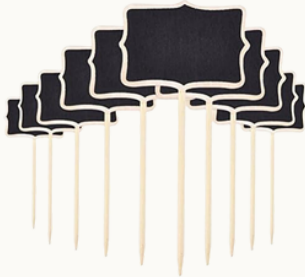

# MIRROR PLATES, FEATHERS & TABLE DETAILS

NAPKIN HOLDER  
WOODEN

*Product code: mft010*

*£0.80 // 10 available*

PLACEMATS  
GOLD LEAF

*Product code: mft011*

*£1.00 // 114 available*

COASTERS  
GOLD LEAF

*Product code: mft012*

*£0.40 // 100 available*

TABLE NUMBER  
CHALKBOARD WOODEN

*Product code: mft013*

*£1.00 // 10 available*

TABLE NUMBER FRAMES  
CREAM

*Product code: mft014*

*£0.80 // 9 available*

TABLE NUMBER FRAMES  
RUSTIC WHITE

*Product code: mft015*

*£0.80 // 13 available*

TABLE NUMBER HOLDER  
SILVER SPIRAL / 8.5CMS

*Product code: mft016*

*£0.20 // 16 available*

SIGN HOLDER - ACRYLIC  
GOLD RIM / 5X7 INCHES

*Product code: mft017*

*£1.00 // 12 available*

18

TABLE NUMBERS  
1-18 / SILVER GLITTER

*Product code: mft018*

*£2.50 // 18 available*