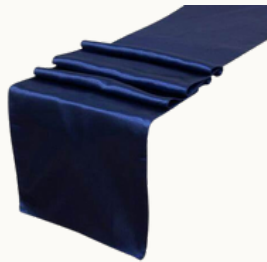

SORORIO

EVENTS

CHAIR AND TABLE LINEN

ITEMS AVAILABLE IN A RANGE OF COLOURS AND QUANTITIES
PLEASE CONTACT US FOR AN EXACT QUOTATION ON YOUR REQUIREMENTS

TABLE RUNNERS
CHIFFON
MULTIPLE COLOURS

Product code: ct1010

£7.00 // 40+ available

TABLE RUNNERS
SATIN
MULTIPLE COLOURS

Product code: ct1011

£5.50 // 40+ available

TABLE RUNNERS
SEQUIN
MULTIPLE COLOURS

Product code: ct1012

£7.00 // 40+ available

TABLE RUNNERS
HESSIAN