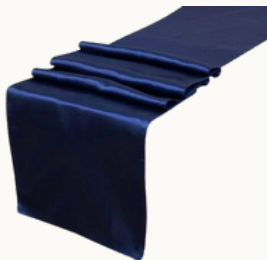

£1.00 // 100+ available

TABLE RUNNERS  
SATIN  
MULTIPLE COLOURS

Product code: ct1011

£5.50 // 40+ available

TABLE RUNNERS  
SEQUIN  
MULTIPLE COLOURS

Product code: ct1012

£7.00 // 40+ available

LINEN NAPKINS  
MULTIPLE COLOURS