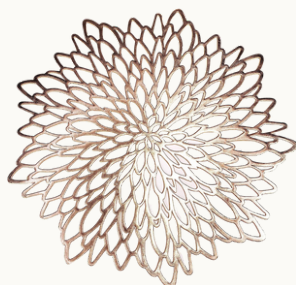

BLACK / GLITTER

Product code: halo18

£1.00 // 2 available

CANDELABRA - BLACK  
60CMS

Product code: ccc001

£20.00 // 4 available

CANDELABRA - BLACK  
90CMS

Product code: ccc002

£25.00// 3 available

CANDELABRA - GOLD  
40CMS

Product code: ccc004

£15.00 // 12 available

PLACEMATS  
GOLD LEAF

Product code: mft011

£1.00// 114 available

CANDLESTICK HOLDER  
GOLD - SET OF 3